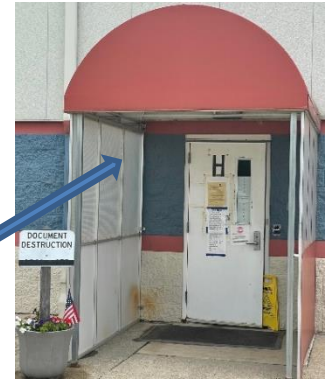

LOTT RECYCLES CLEAN EPS

Specific Types of Clean Styrofoam

PLANT ADDRESS: Lott Industries, 3350 Hill Ave., Toledo, OH 43607

Enhancing Lives
Transforming Business
Enriching Communities

THANK YOU for GIVING BACK! YOU Help LOTT Employ Workers with Developmental Disabilities

WALK-IN RECYCLING SERVICE (See Examples Below)

Please Ring Bell Only Once during hours below

HOURS: 8:30am-11:45am and 12:45pm-2:30pm Mon-Fri.

WHERE: Recycling Service is located on West side of building, towards the back at DOOR "H" under Red Canopy

FEES: $5 Cash Donation – **DO NOT DROP OFF AFTER HOURS**

We appreciate donations. As a non-profit, we can provide receipts (refer to your tax advisor for tax deductions).

NO: cardboard, food, glass, grease, liquids, metal, oil, paper, tape, trash, or stickers.

Materials on this side & in this Red Box CANNOT be Recycled at Lott.

Materials on this side & in this Green Box CAN be Recycled at Lott.

Material with #6 symbol is OK to recycle at Lott.

Lott is committed to serving you and employees safely. THANKS for your support and Giving Back to our community.

Posted: 01/03/23