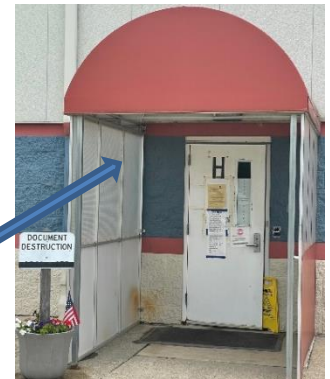

LOTT RECYCLES CLEAN EPS

Specific Types of Clean Styrofoam

Enhancing Lives
Transforming Business
Enriching Communities

THANK YOU for GIVING BACK! ... YOU Help LOTT Employ Workers with Developmental Disabilities

WALK-IN RECYCLING SERVICE (See Examples Below)

Please Ring Bell Only Once during hours below

HOURS: 8:30am-11:45am and 12:45pm-2:30pm Mon-Fri.

WHERE: Recycling Service is located on West side of building, towards the back at DOOR "H" under Red Canopy

FEES: $5 Cash Donation – **DO NOT DROP OFF AFTER HOURS**

We appreciate donations. As a non-profit, we can provide receipts (refer to your tax advisor for tax deductions).

NO: cardboard, food, glass, grease, liquids, metal, oil, paper, tape, trash, or stickers.

Materials on this side & in this Red Box CANNOT be Recycled at Lott.

Materials on this side & in this Green Box CAN be Recycled at Lott.

Material with #6 symbol is OK to recycle at Lott.

Lott is committed to serving you and employees safely. THANKS for your support and Giving Back to our community.